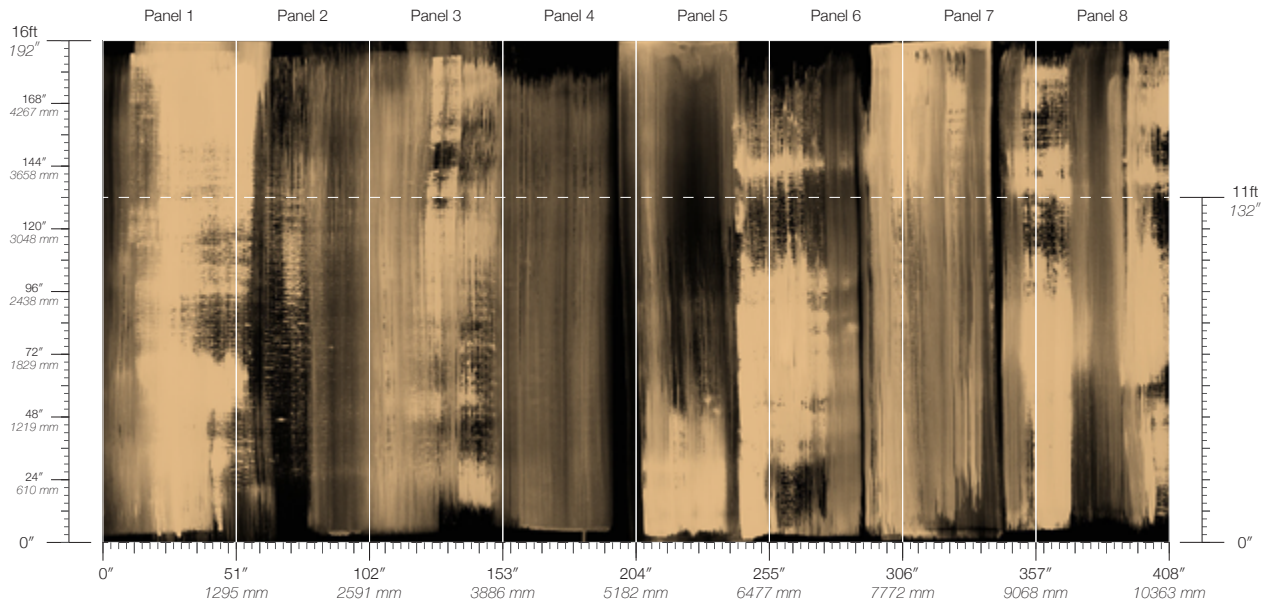

Noir Husk

Suitable for residential and commercial projects

COLOR
Husk

STOCK
Made to order

REPEAT
Non-repeating

CONTACT
sales@calicowallpaper.com
+1 718 243 1705
57 Lispenard Street
New York, NY 10013 USA

ITEM
4303

MINIMUM
1 panel

LEAD TIME
4 weeks to print

CONTENT
Type II PVC Free

MAINTENANCE
Water-based cleanser

ORIGIN
USA

DISCLAIMER
Panel maps represent mural artwork only. Reference the physical sample for color and texture.

PANEL WIDTH
51" / 1295 mm trimmed

FLAMMABILITY
ASTM E84 Adhered Class A

DETAILS
Custom options available

PANEL HEIGHT
132" / 3353 mm standard
192" / 4877 mm standard

ENVIRONMENTAL
Recycled Content, Phthalate Free
Low VOC, HPD Available

PRICE
Available upon request